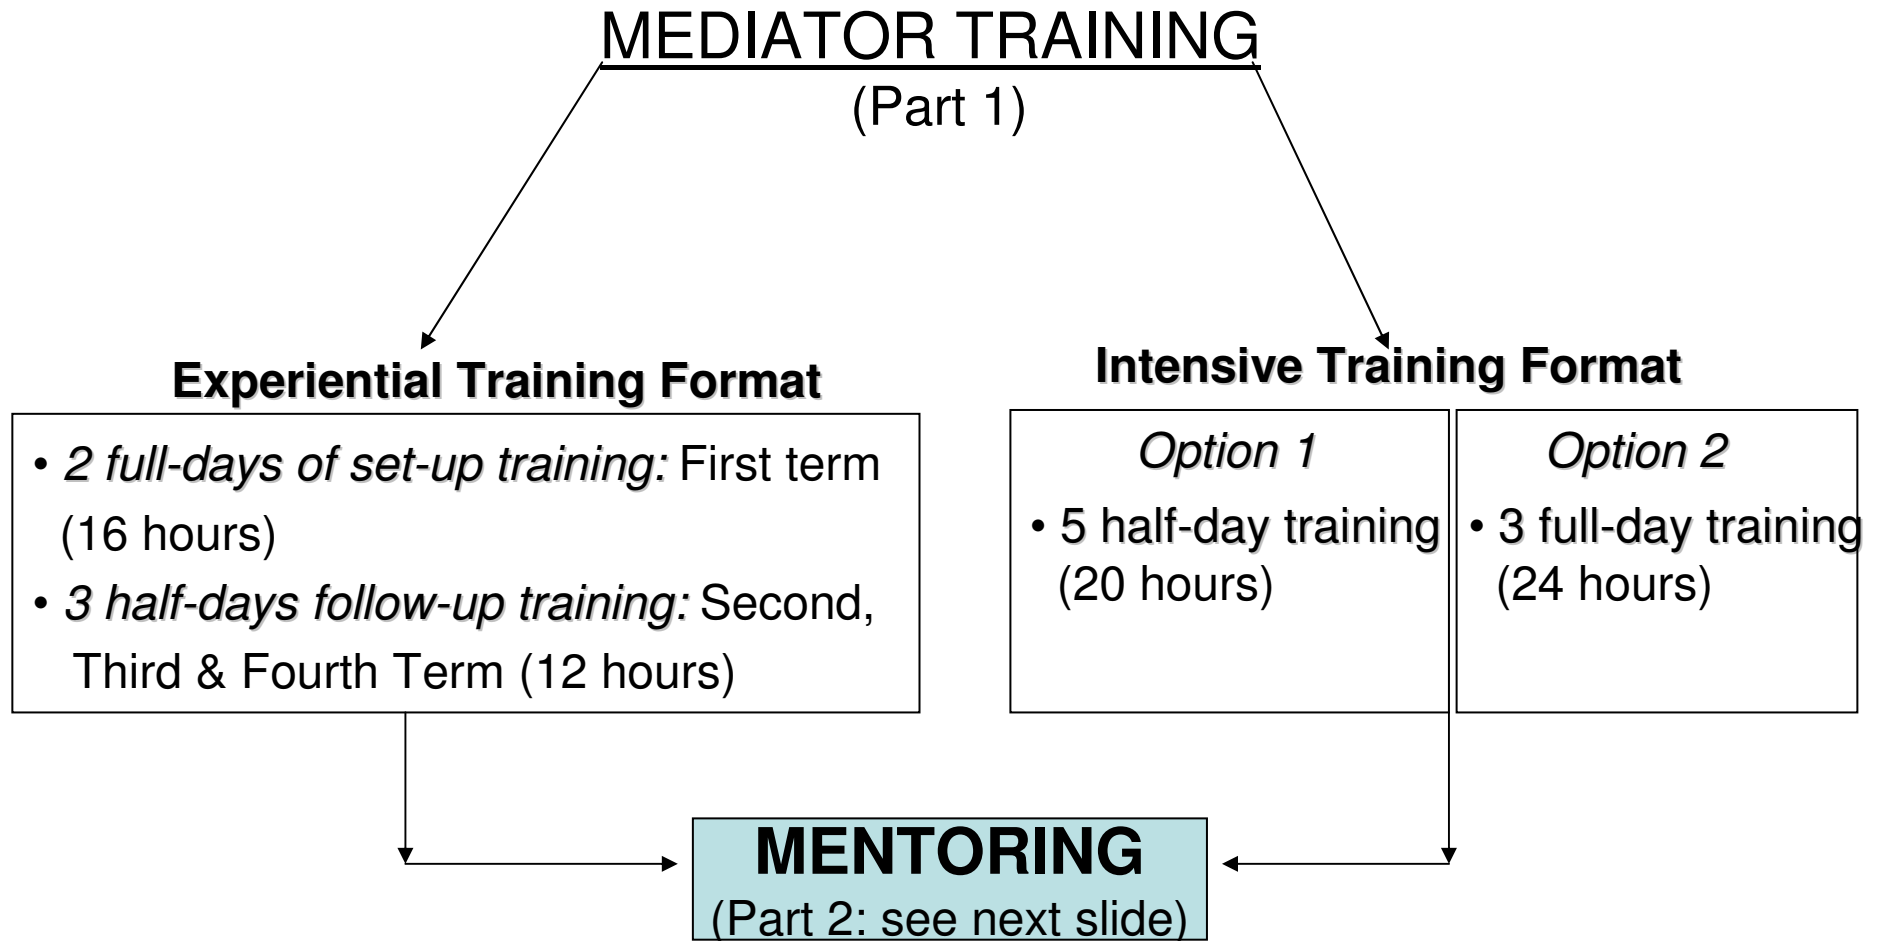

# **BASIC CONCEPTS PROGRAMME (BCP)**

A Metacognitive Programme For Foundation Phase Learners

**\*NOTE:** Training (Part 1 & 2) extends over the duration of the school year.

**Dr. Louis Benjamin**

# **BASIC CONCEPTS PROGRAMME (BCP)**

A Metacognitive Programme For Foundation Phase Learners